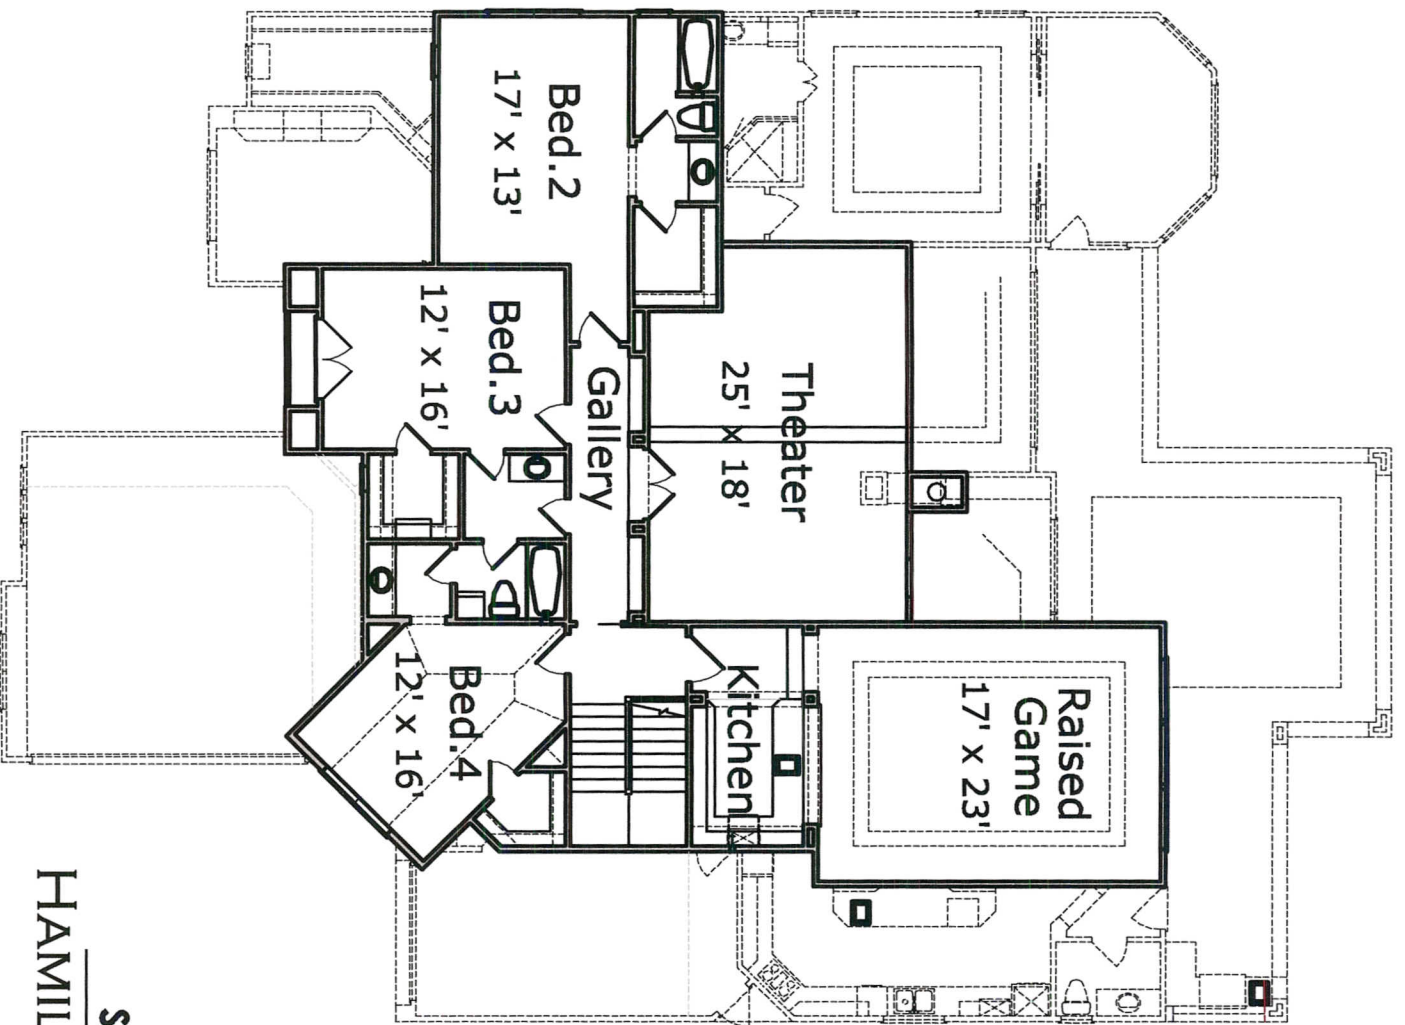

Front Elevation
HAMILTON RESIDENCE

Square Footage

First Floor	3162
Second Floor	2071
Living Area	5233

First Floor Plan
HAMILTON RESIDENCE

Second Floor Plan
HAMILTON RESIDENCE