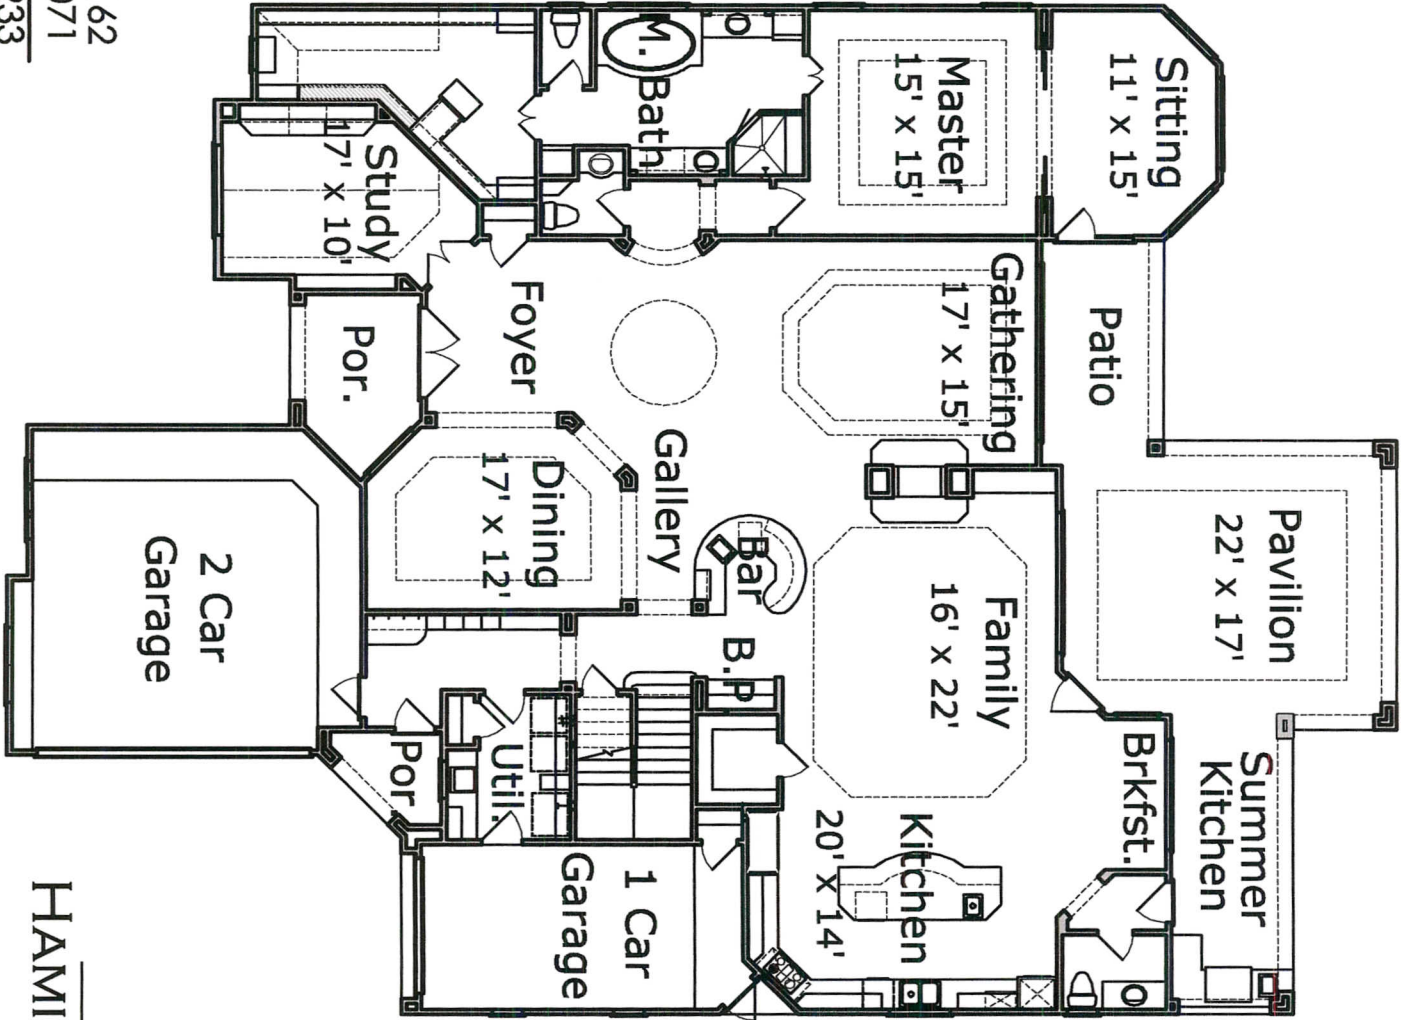

Front Elevation
HAMILTON RESIDENCE

Square Footage

First Floor	3162
Second Floor	2071
Living Area	5233

First Floor Plan
HAMILTON RESIDENCE

Second Floor Plan
HAMILTON RESIDENCE